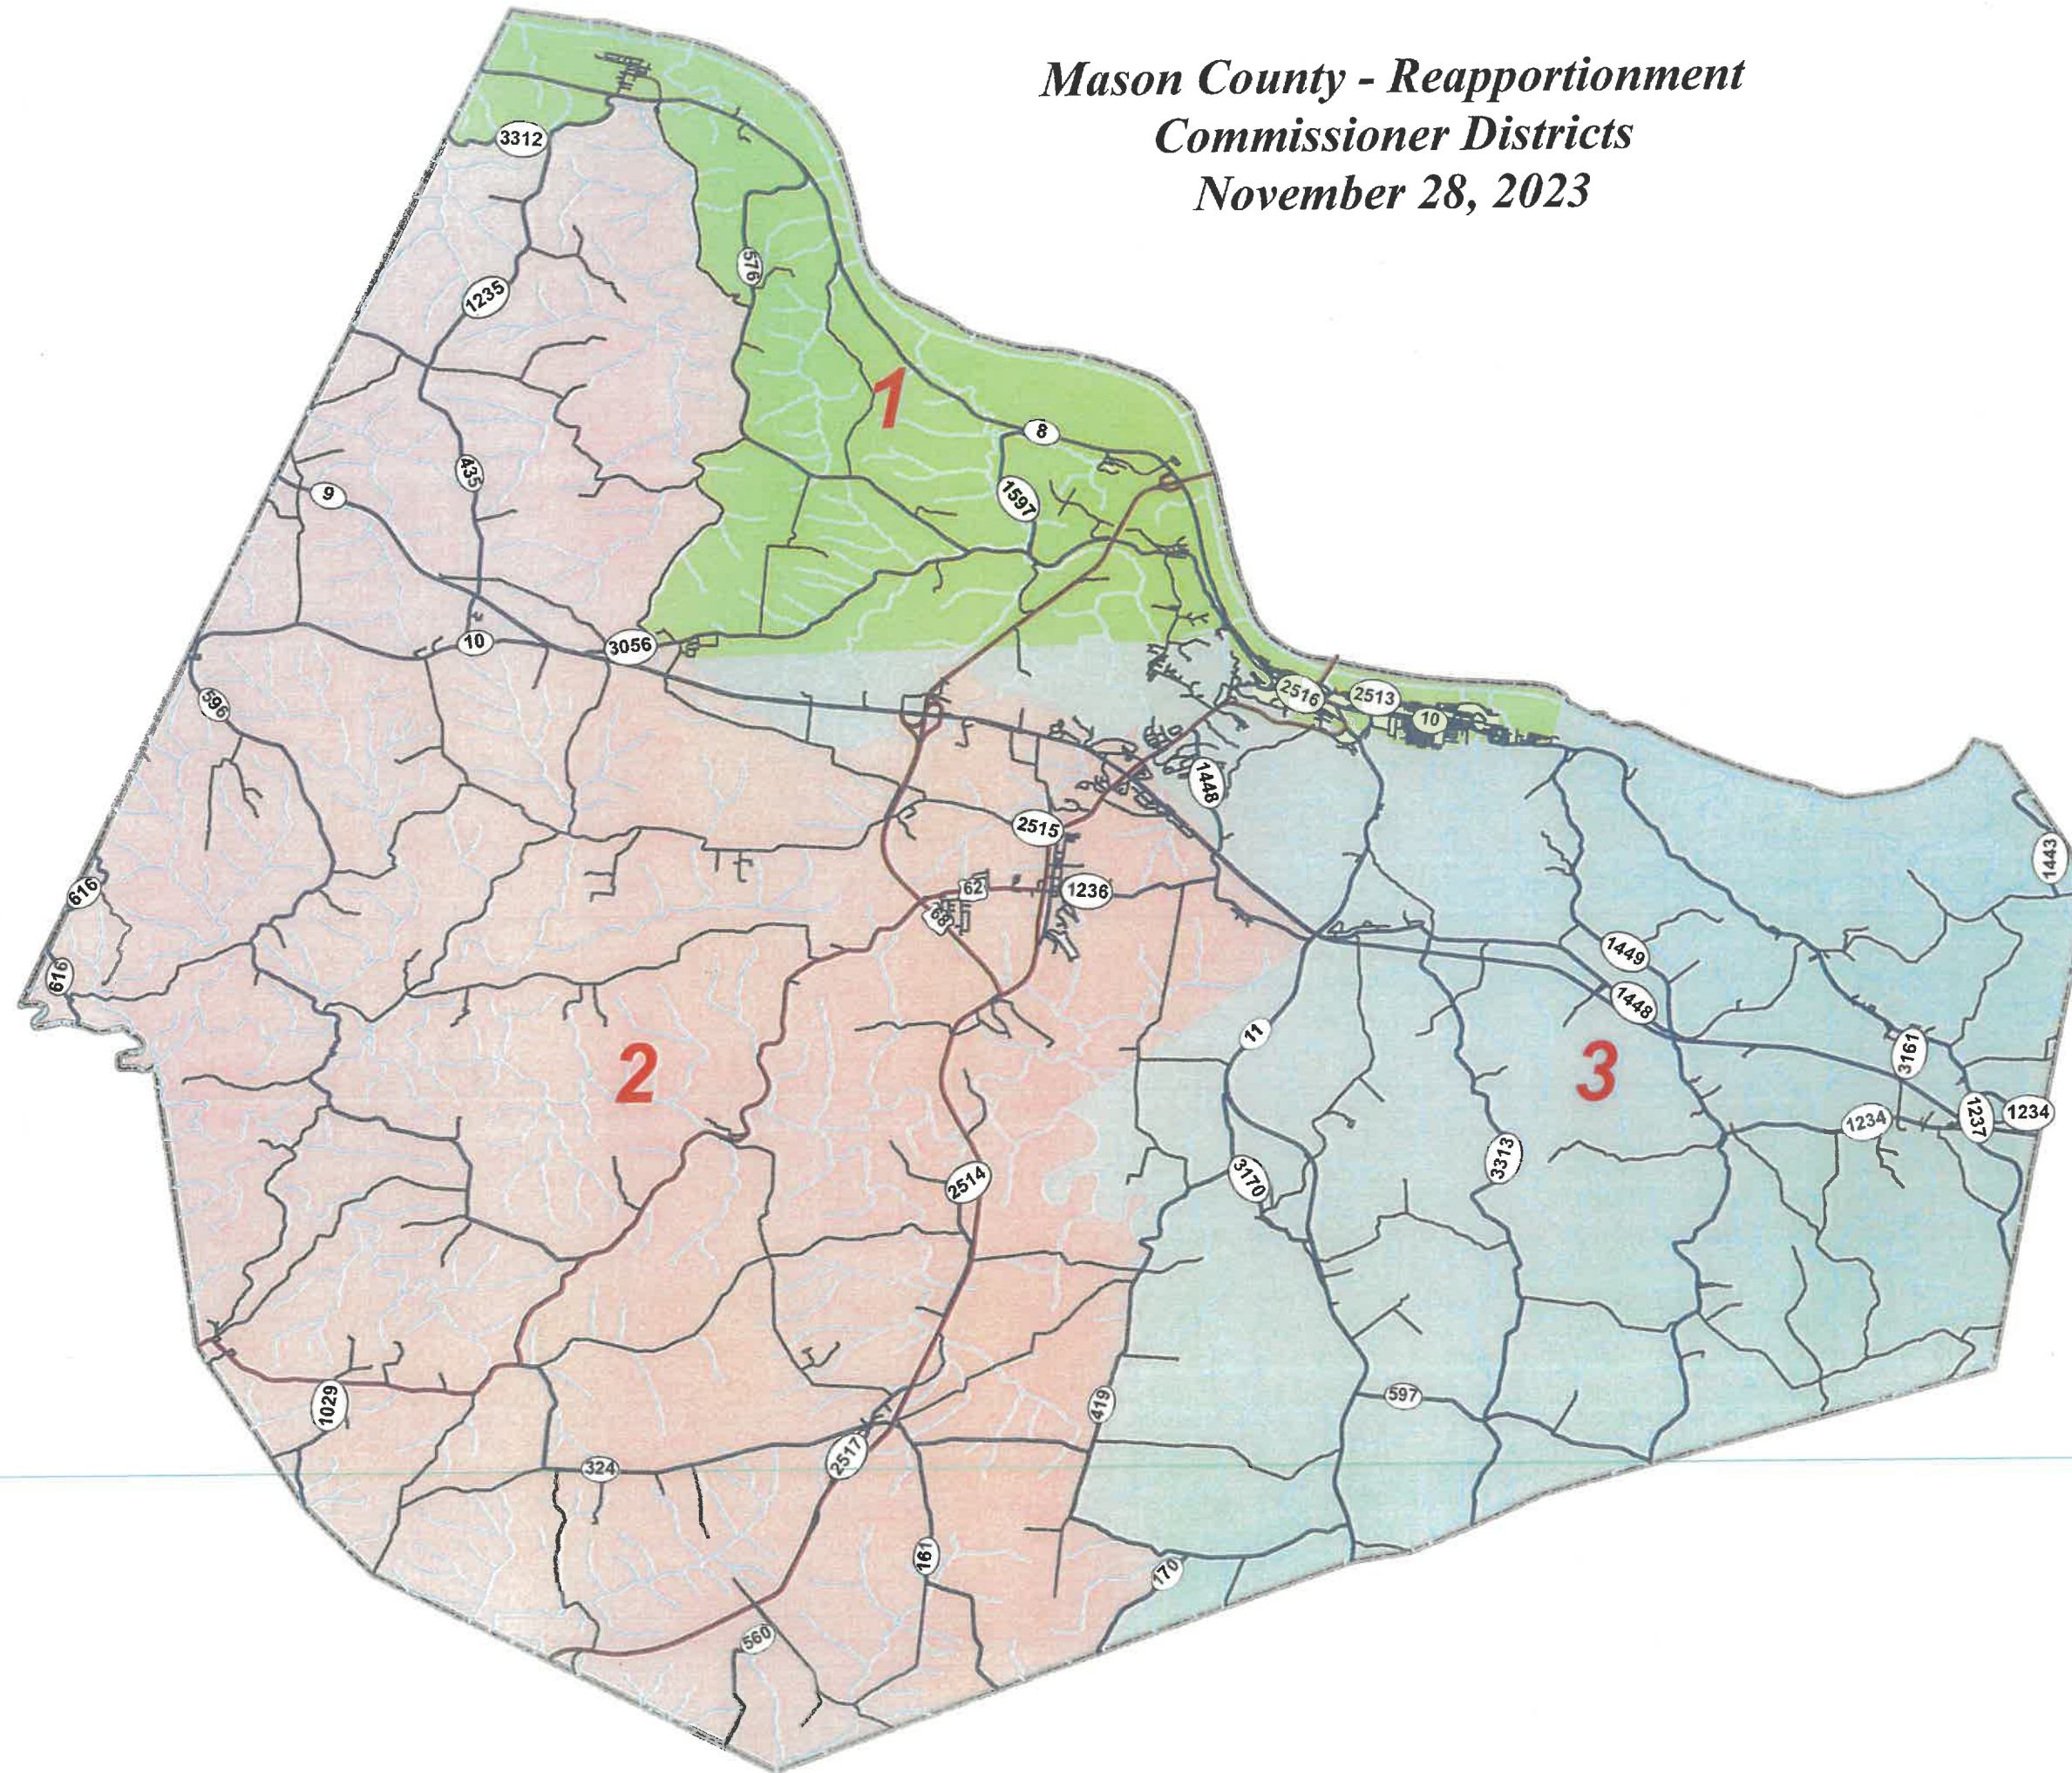

Mason County - Reapportionment Commissioner Districts November 28, 2023

Magisterial Redistrict

of Districts:

Population:

Population Variables:

Min: 5307 Max: 6106

# 1	5514	D 1
# 2	5103	D 2
# 3	5503	D 3
# 4		D 4
# 5		D 5
# 6		D 6
# 7		D 7
# 8		D 8

Over Within Under

Selected: 0

Legend

Mason Co Roads
— Mason Co Roads

State & US Roads
— KY
— US

— Mason Hydro

▭ Mason Co Boundary

Districts
Commissioner Dist.

1
2
3