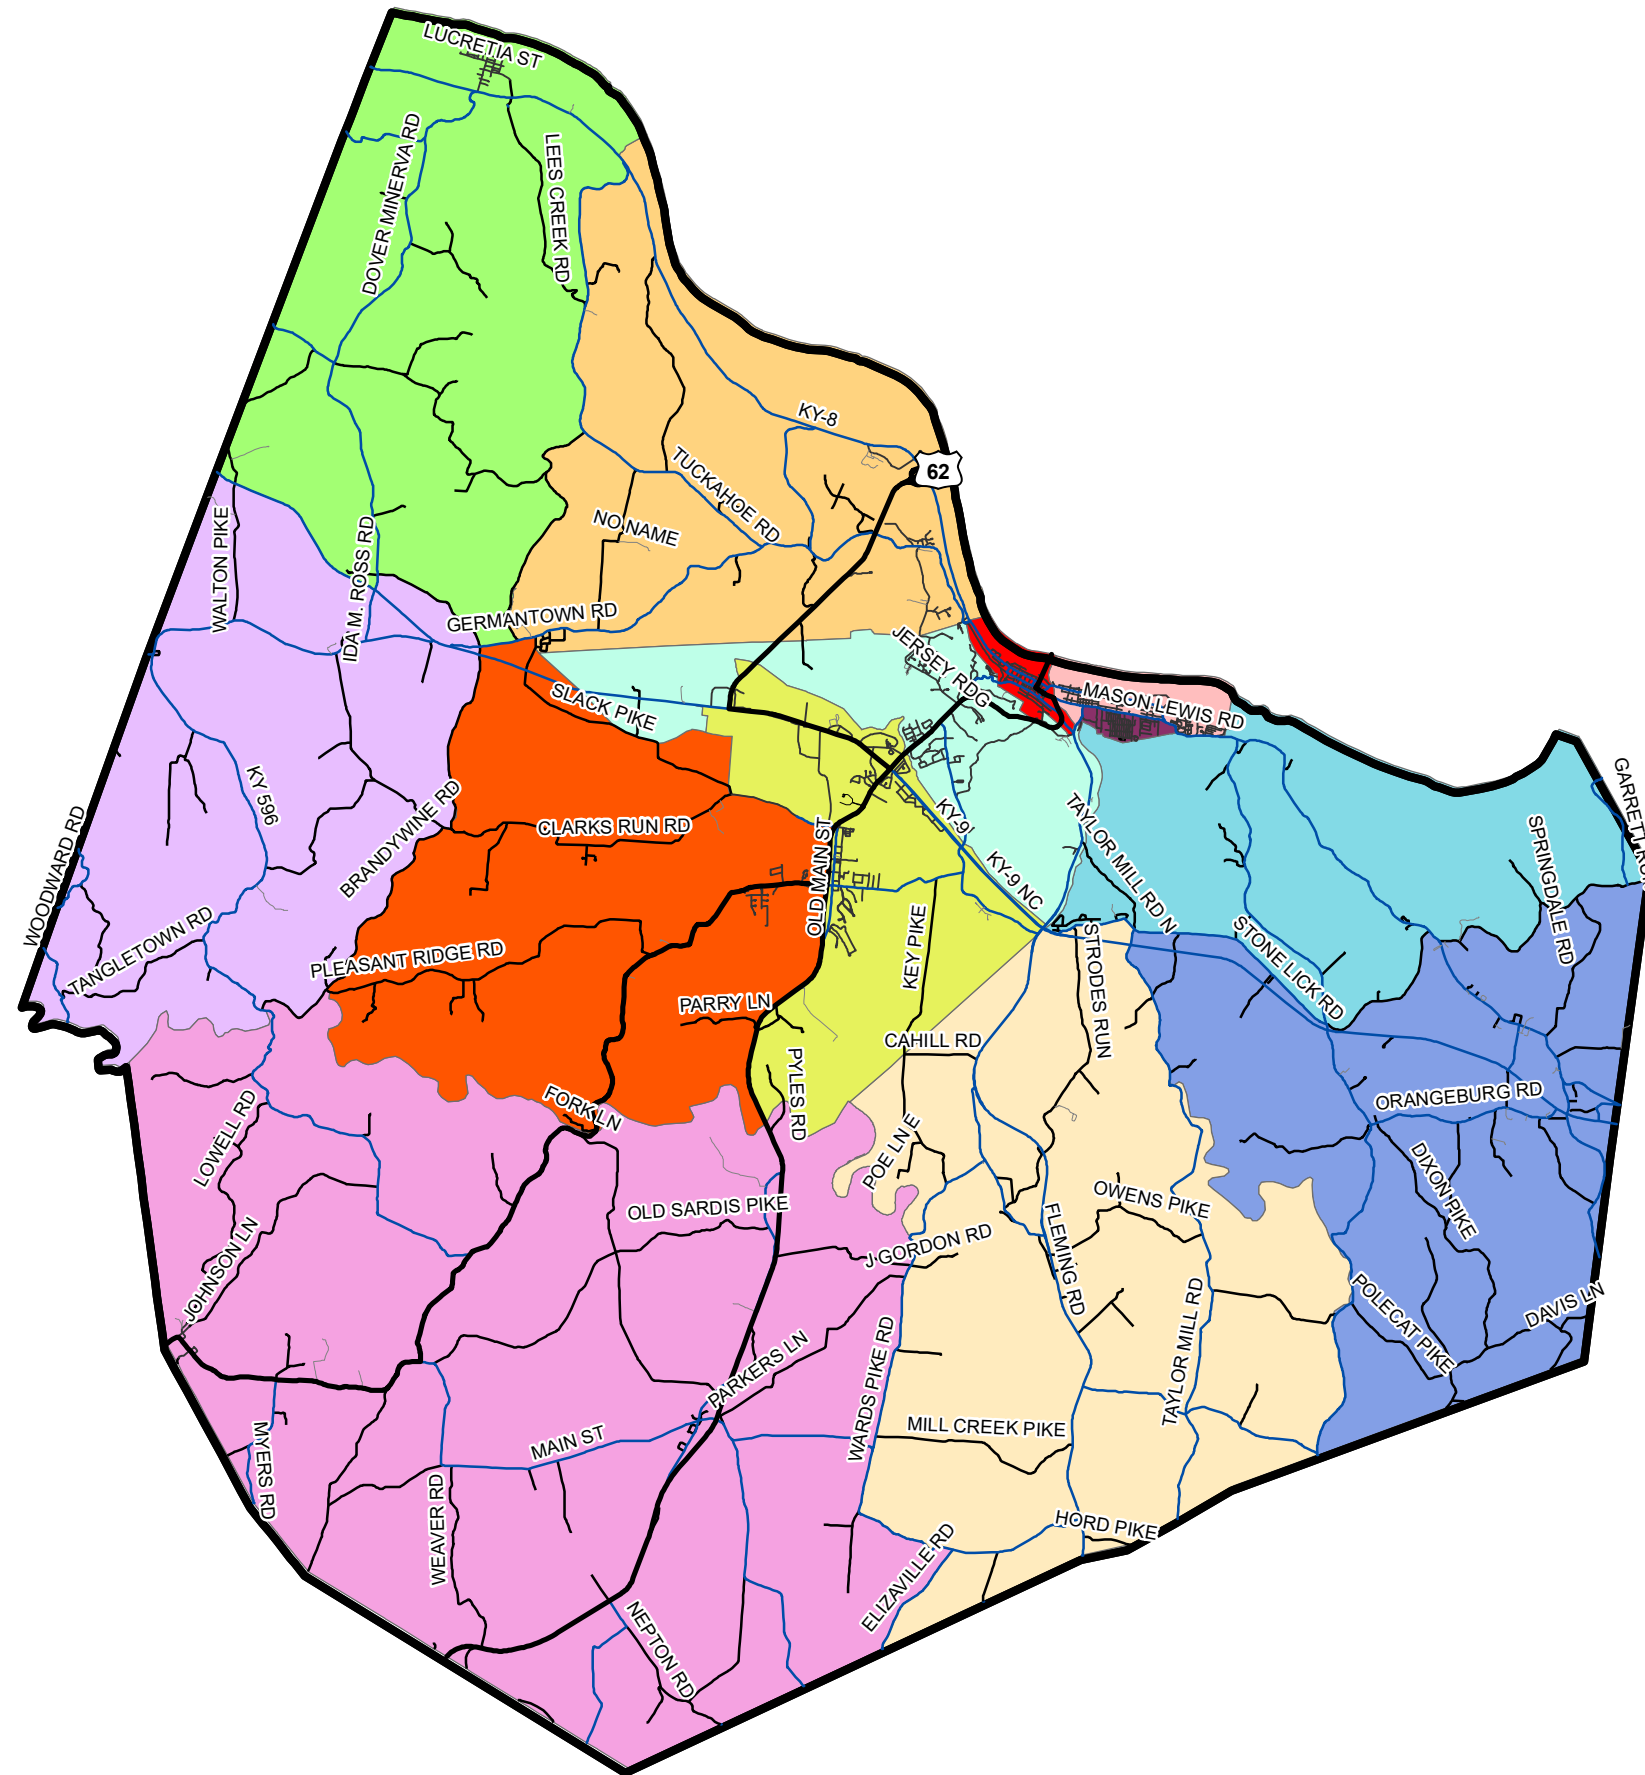

Mason County

2017 Voting Precincts

Legend

2017 Precincts

- Dover-Minerva
- Fernleaf & Germantown
- Helena & Lewisburg
- Hilltop
- Kenton Station
- Limestone & Plumville
- Mayslick
- Maysville 1
- Maysville 3
- Maysville 4
- Plugtown
- Rectorville & Orangeburg
- Washington